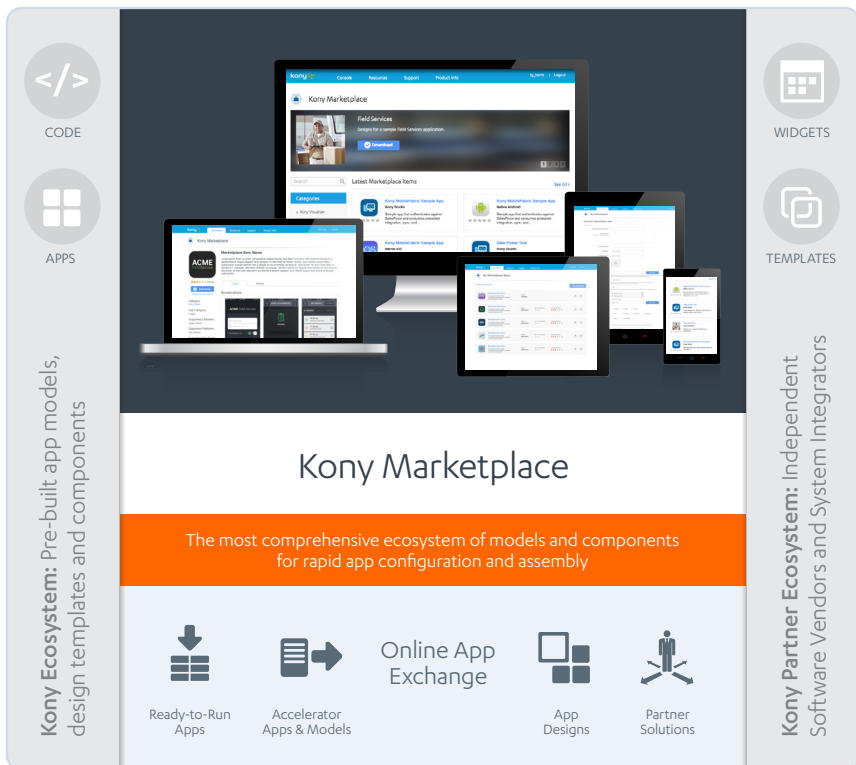

Take advantage of “ready-to-run” apps, modules, design templates and components from Kony and Kony’s rich partner ecosystem of trusted developers

System Integrators (Sis):

- Build brand awareness
- Distribution channels for vertical and horizontal solutions
- Promote service offerings
- Co-marketing

Independent Software Vendors (ISVs):

- Build brand awareness
- Distribution channel for products
- 100% reuse of code and app models
- Acceleration of purchasing cycle
- Co-marketing

Rich Ecosystem:

- Access to diverse collection of apps and models
- Discover and use apps and models built on Kony’s proven technology
- Variety of ready-to-run apps to support horizontal and vertical markets

Productivity & Efficiency:

- Access to code samples and accelerator apps to kickstart development efforts
- Reusable app designs that integrates directly into development environment

Part of the Kony Mobility Platform

The Kony Marketplace is part of an integrated platform that supports the entire application software development lifecycle (SDLC) and empowers enterprises to quickly define, design, build, integrate, deploy, and manage multi-edge app experiences.