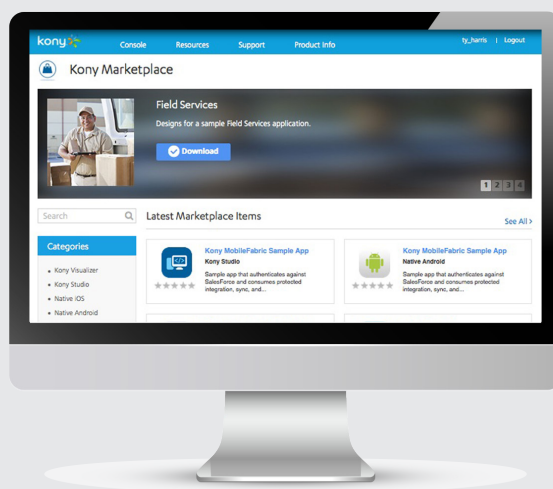

### The Kony Marketplace is comprised of:

- **Exchange:** Online market to explore accelerators, app designs, solutions and modules developed by Kony and its partners.
- **Community Forum:** Connect and collaborate with proven developers, IT admins and architects of leading mobile apps.
- **Rich Ecosystem:** Discover your solution with “Ready-to-Run” apps or modules that solve a specific business problem.
- **Blogs & Tutorials:** Browse blogs to keep up-to-date on the latest trends in mobile app development or view tutorials.